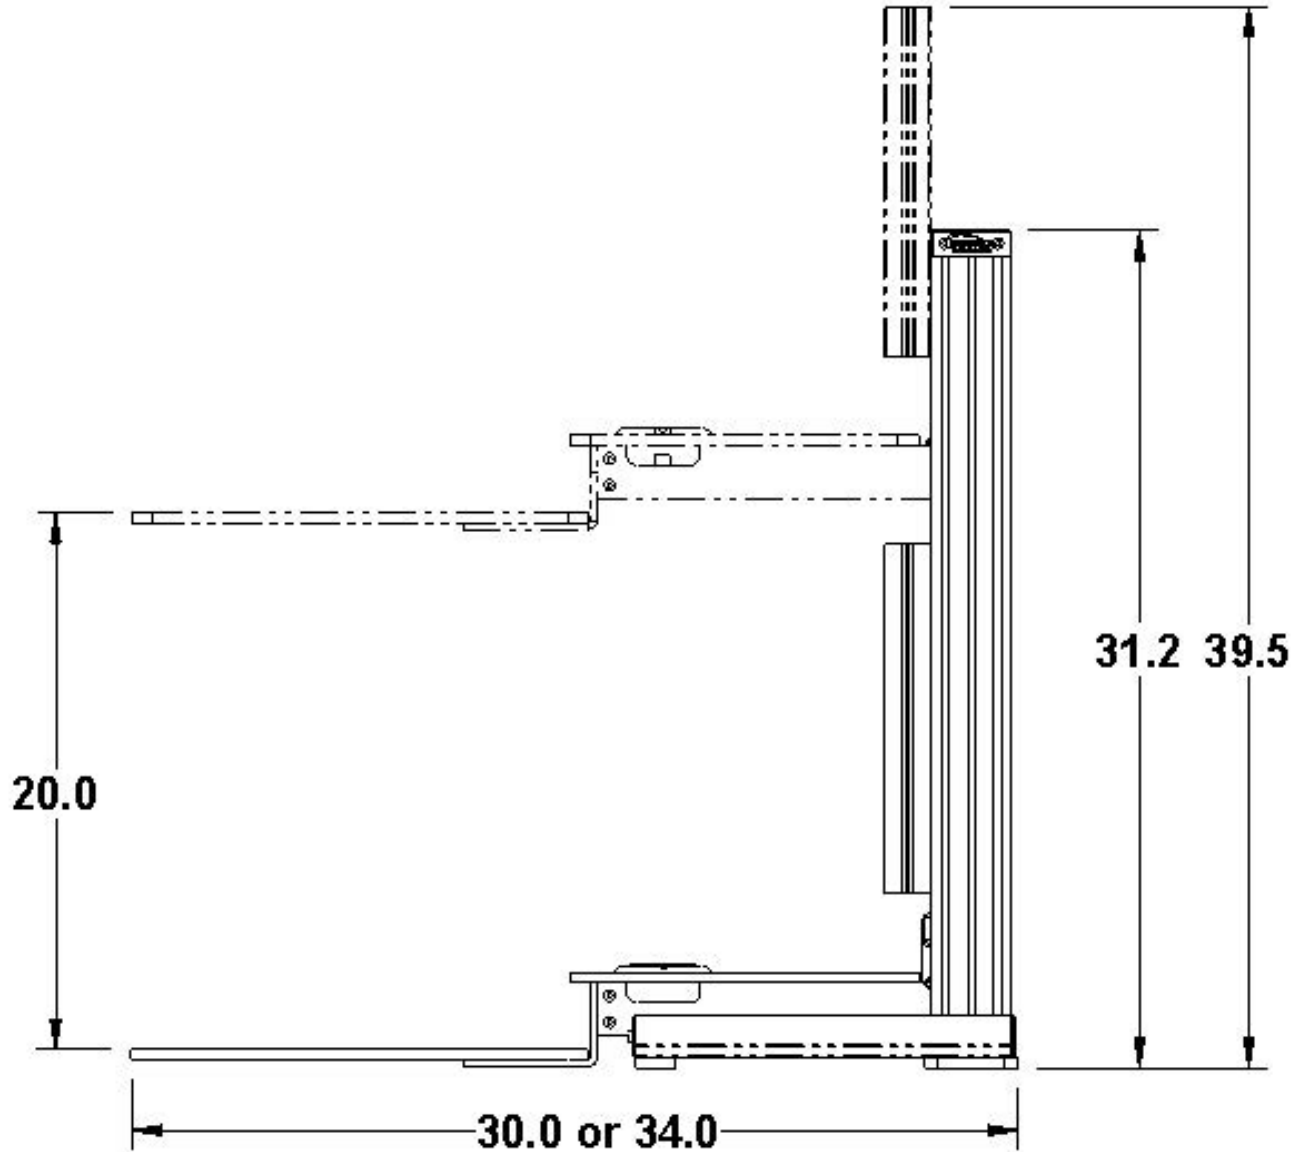

Ultra 13" Worksurface

REFERENCE DIMENSIONS; SUBJECT TO CHANGE W/O NOTICE.
CONSULT IOP FOR LATEST INFORMATION.

INFORMATION IN THIS DOCUMENT OR DRAWING IS CONFIDENTIAL AND THE PROPERTY OF INNOVATIVE OFFICE PRODUCTS, LLC. THIS DOCUMENT MAY NOT BE REPRODUCED FOR ANY REASON WITHOUT WRITTEN PERMISSION FROM INNOVATIVE OFFICE PRODUCTS, LLC. ALL RIGHTS OF DESIGN, INVENTION, AND COPYRIGHT RESERVED.

INNOVATIVE OFFICE PRODUCTS, LLC

100 Kuebler Road Easton, PA 18040

Voice - 610.253.9554

Fax - 610.253.9521 www.InnovativeWorkspaces.com

Ultra Side

REFERENCE DIMENSIONS; SUBJECT TO CHANGE W/O NOTICE.
CONSULT IOP FOR LATEST INFORMATION.