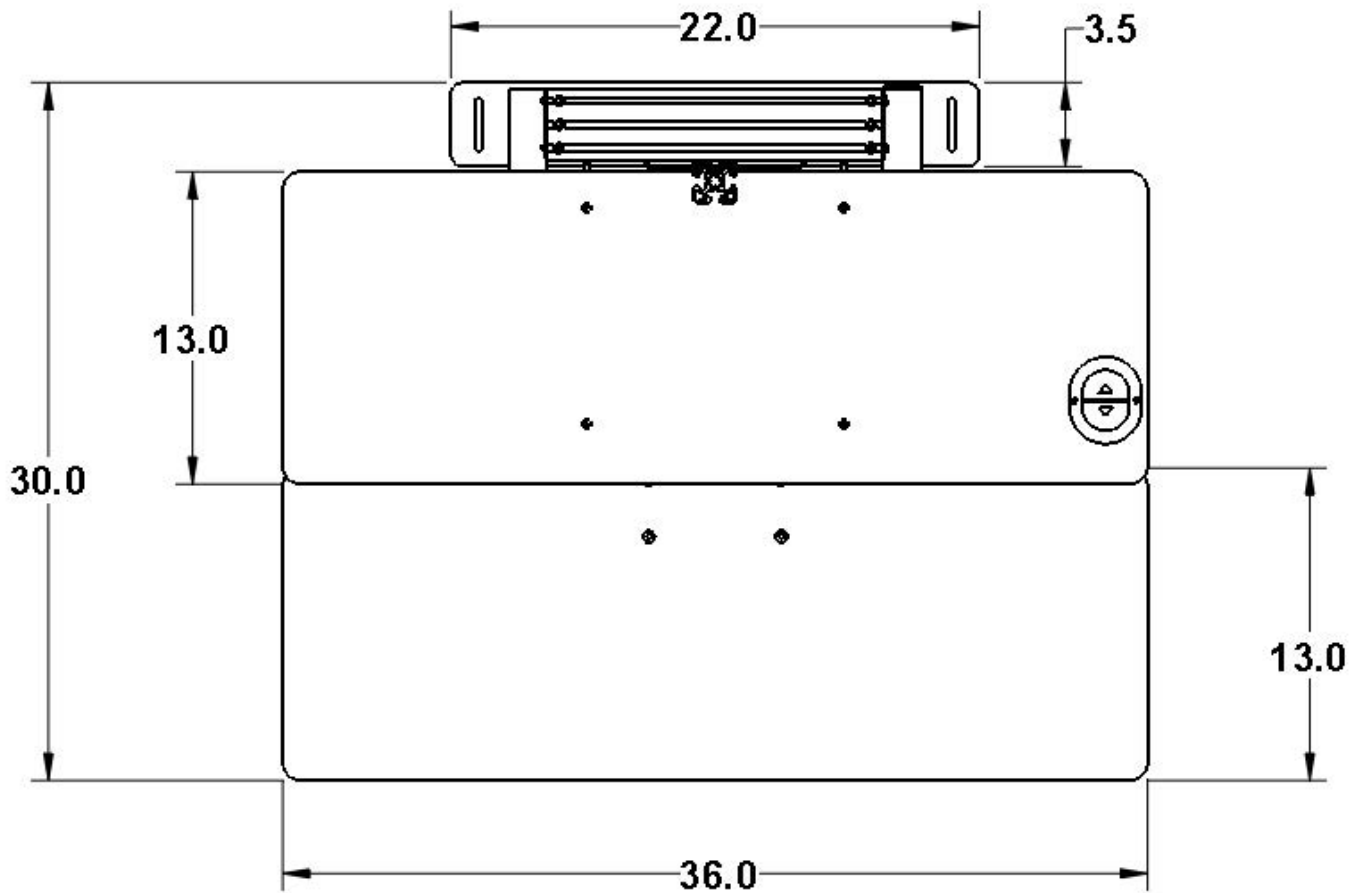

Ultra 13" Worksurface

REFERENCE DIMENSIONS; SUBJECT TO CHANGE W/O NOTICE.
CONSULT IOP FOR LATEST INFORMATION.

INFORMATION IN THIS DOCUMENT OR DRAWING IS CONFIDENTIAL AND THE PROPERTY OF INNOVATIVE OFFICE PRODUCTS, LLC. THIS DOCUMENT MAY NOT BE REPRODUCED FOR ANY REASON WITHOUT WRITTEN PERMISSION FROM INNOVATIVE OFFICE PRODUCTS, LLC. ALL RIGHTS OF DESIGN, INVENTION, AND COPYRIGHT RESERVED.

INNOVATIVE OFFICE PRODUCTS, LLC

100 Kuebler Road Easton, PA 18040

Voice - 610.253.9554

Fax - 610.253.9521 www.InnovativeWorkspaces.com

Ultra Side

REFERENCE DIMENSIONS; SUBJECT TO CHANGE W/O NOTICE.
CONSULT IOP FOR LATEST INFORMATION.